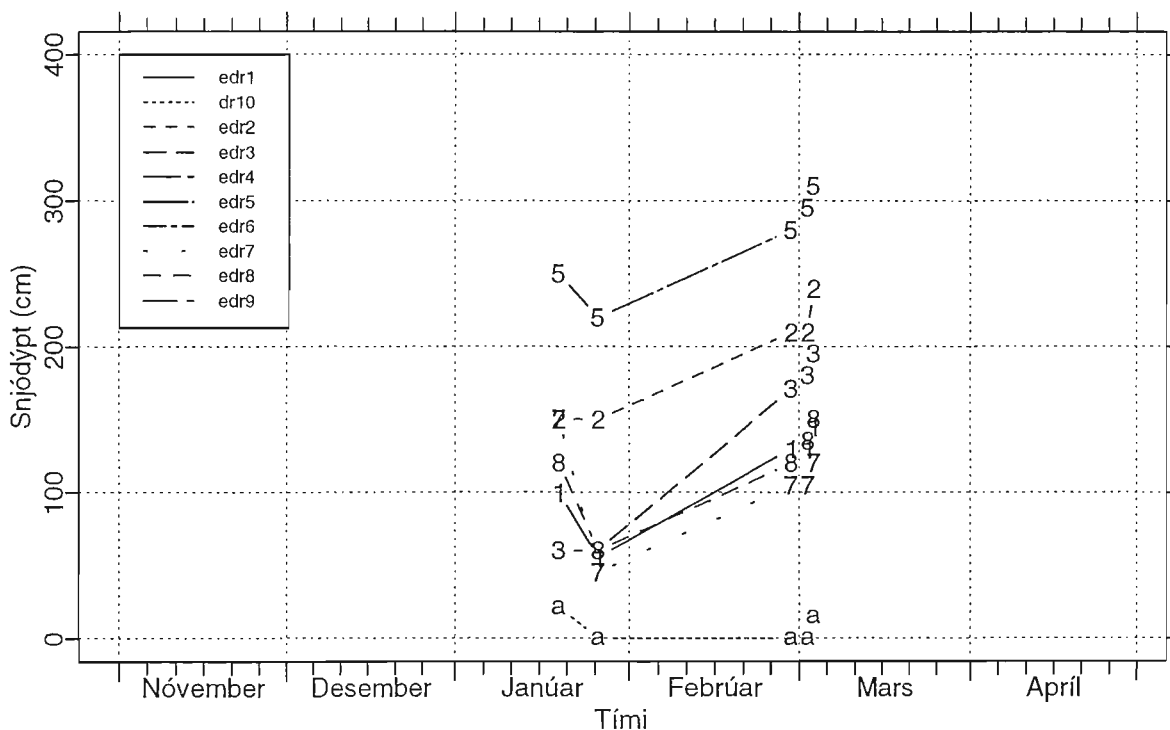

Neskaupstaður–Drangagil 1997–98